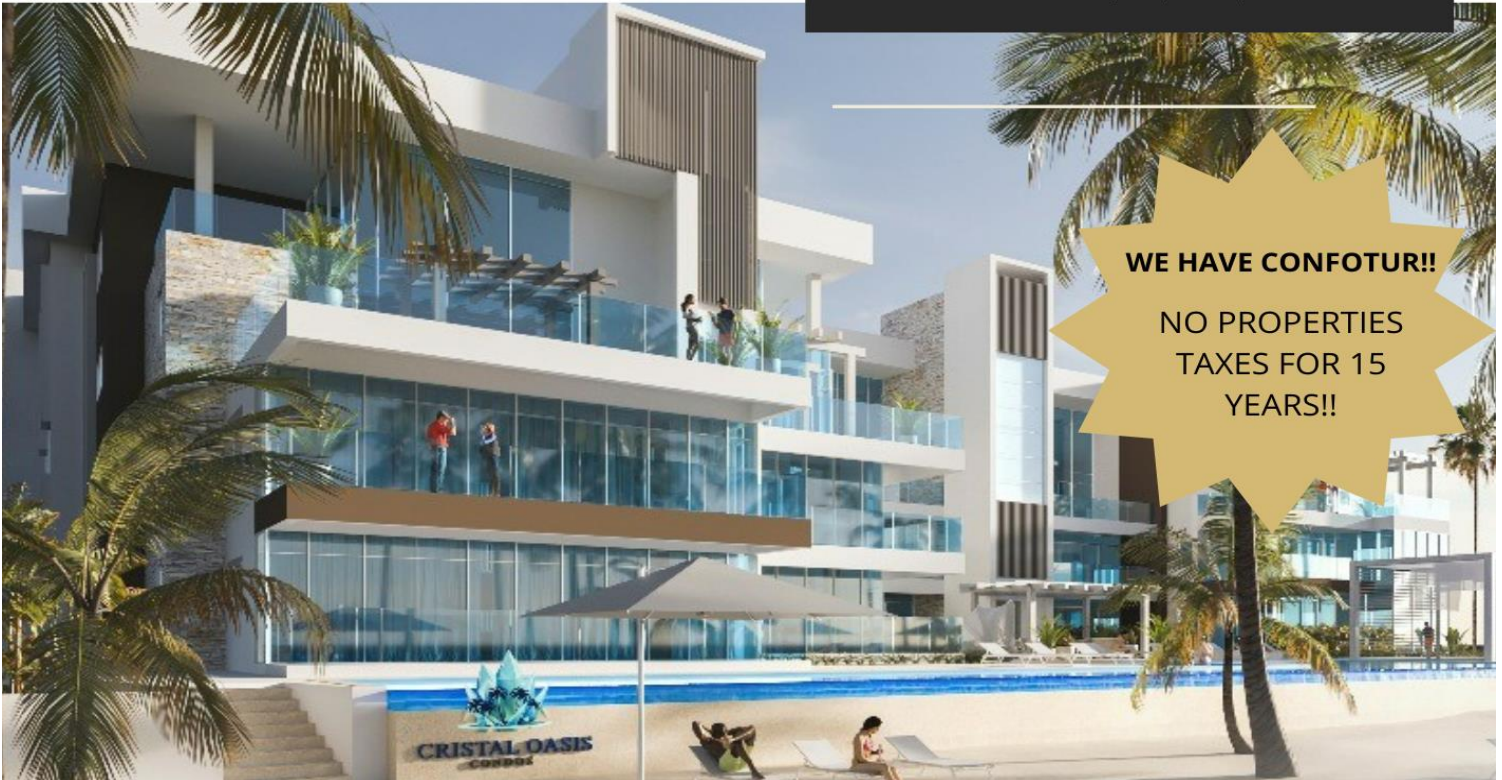

CRISTAL OASIS CONDOS

KNOW ABOUT US!

CONDO 305

589 SQM

PRICE: USD\$ 2,650,500.00

WE HAVE CONFOTUR!!

**NO PROPERTIES
TAXES FOR 15
YEARS!!**

ABOUT THE PROPERTIE

589 M², 6 BDR, 6 WC, 2 SER. WC, UNDERGROUND GARAGE WITH 2 PARKING SPACE, BEACH VIEW, SOLAR PANEL, ELEVATOR, GYM, MEDICAL CENTER, HIGH TECNOLOGY SYTEM AND LOCATED IN THE DOWNROWN OF CABARETE, CLOSE TO EVERYTHING.